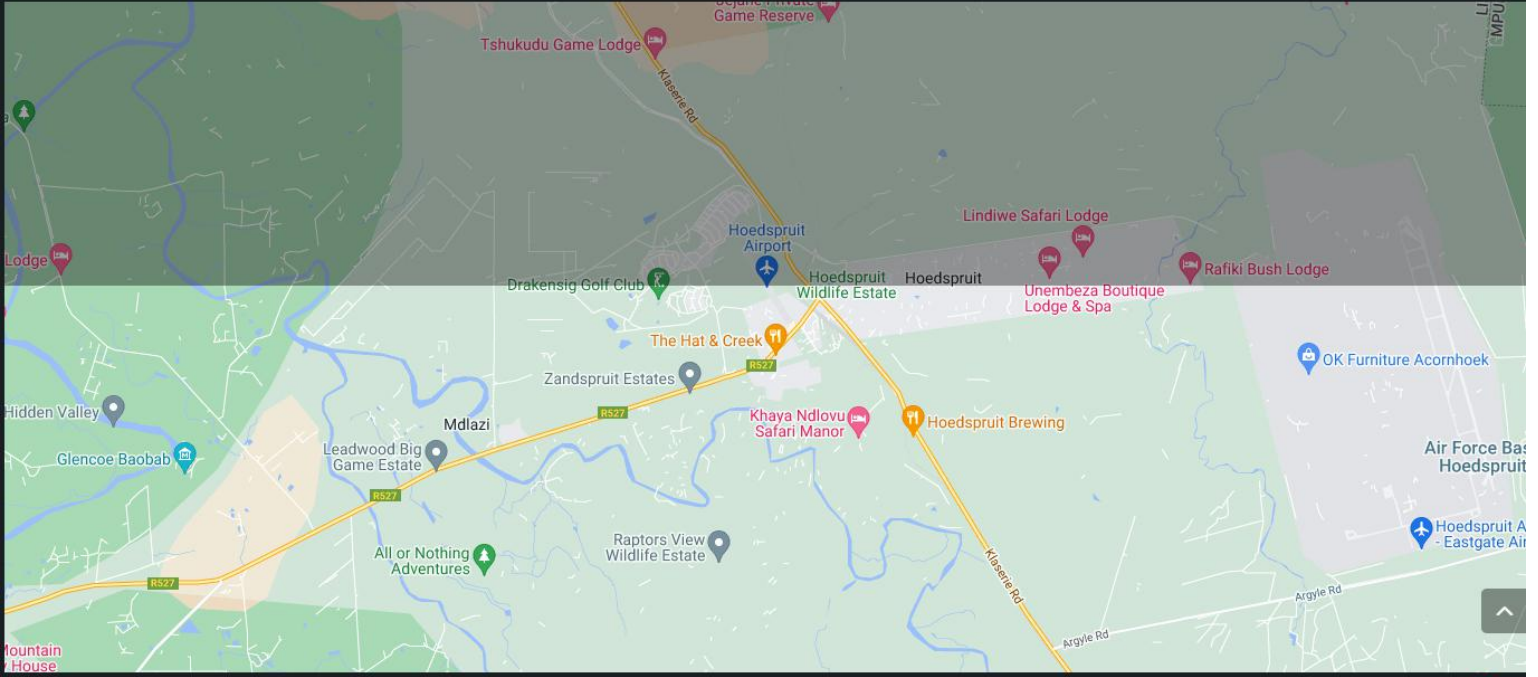

## Visit US

Hoedspruit:

Rotique Centre, 404 Huilboerboon Street,  
Hoedspruit Wildlife Estate, Limpopo Province,  
SA.

2 + 15 =

SEND

Welcome to Oldroot.  
How can we help?