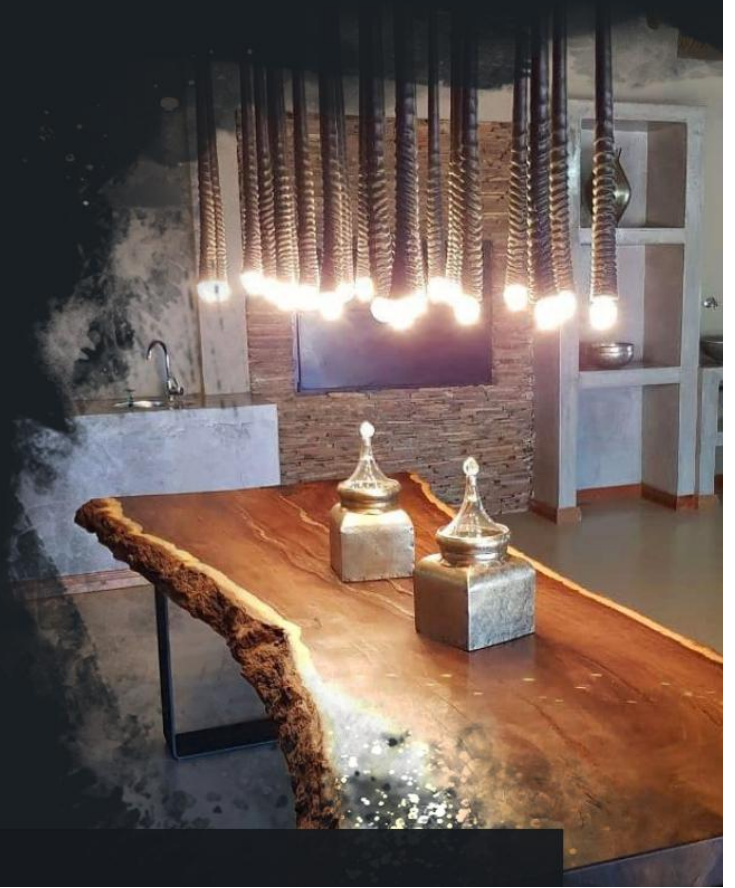

## Specialists of HARDWOOD

At Oldroot you can find the best in custom made wood furniture created from the indigenous wood styles. Wood gives a beautiful and very long lasting feel that is naturally beautiful with amazing & unique patterns and textures from our very own African soil. Each piece has its own unique patterns and features which in turn will make your piece of furniture truly one of a kind.

**In April 2018, Oldroot put down its roots in Hoedspruit, where we give new life to African hardwood sourced throughout Africa.**

We offer a wide selection of lumber to choose from to make your dream furniture piece come true. With a natural eye for detail and an aptitude for perfection our solid wood handcrafted furniture will last for generations.